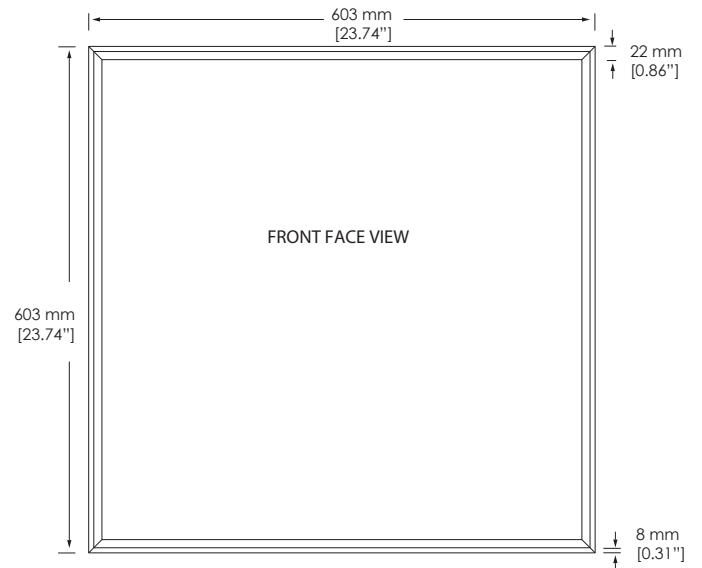

DIMENSIONS.