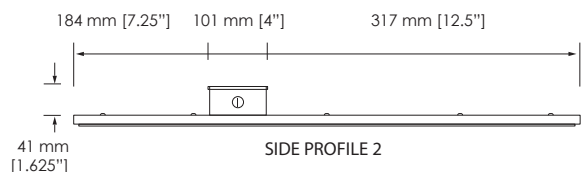

DIMENSIONS.