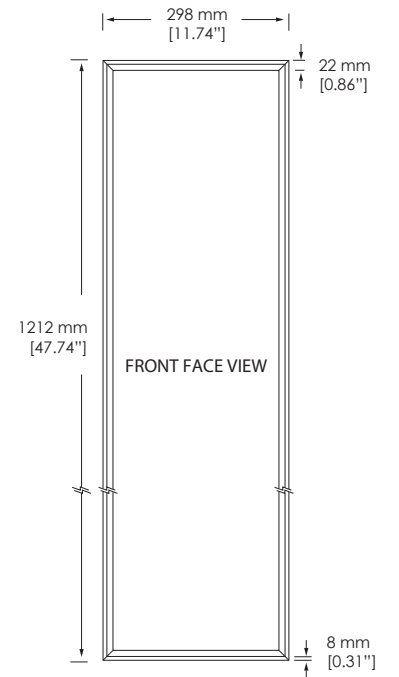

DIMENSIONS.