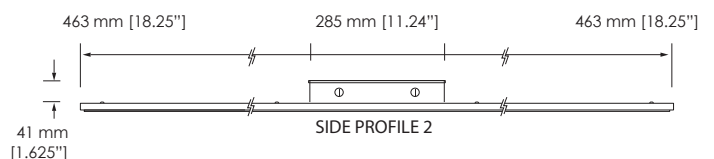

DIMENSIONS.