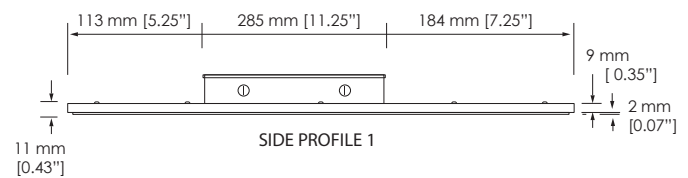

DIMENSIONS.