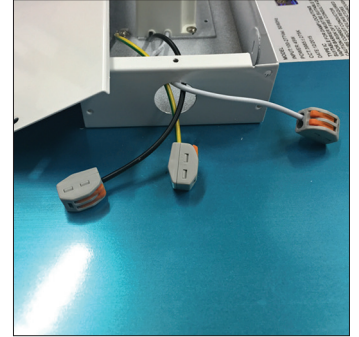

PROJECT:

COMMENTS :

ELUME 1x4ft DIFFUSED SLIMFIXTURE - HARDWIRED MODEL# ELSF/1x4/