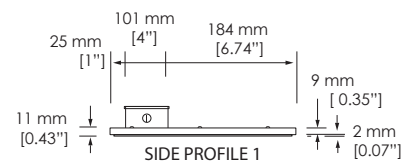

DIMENSIONS.